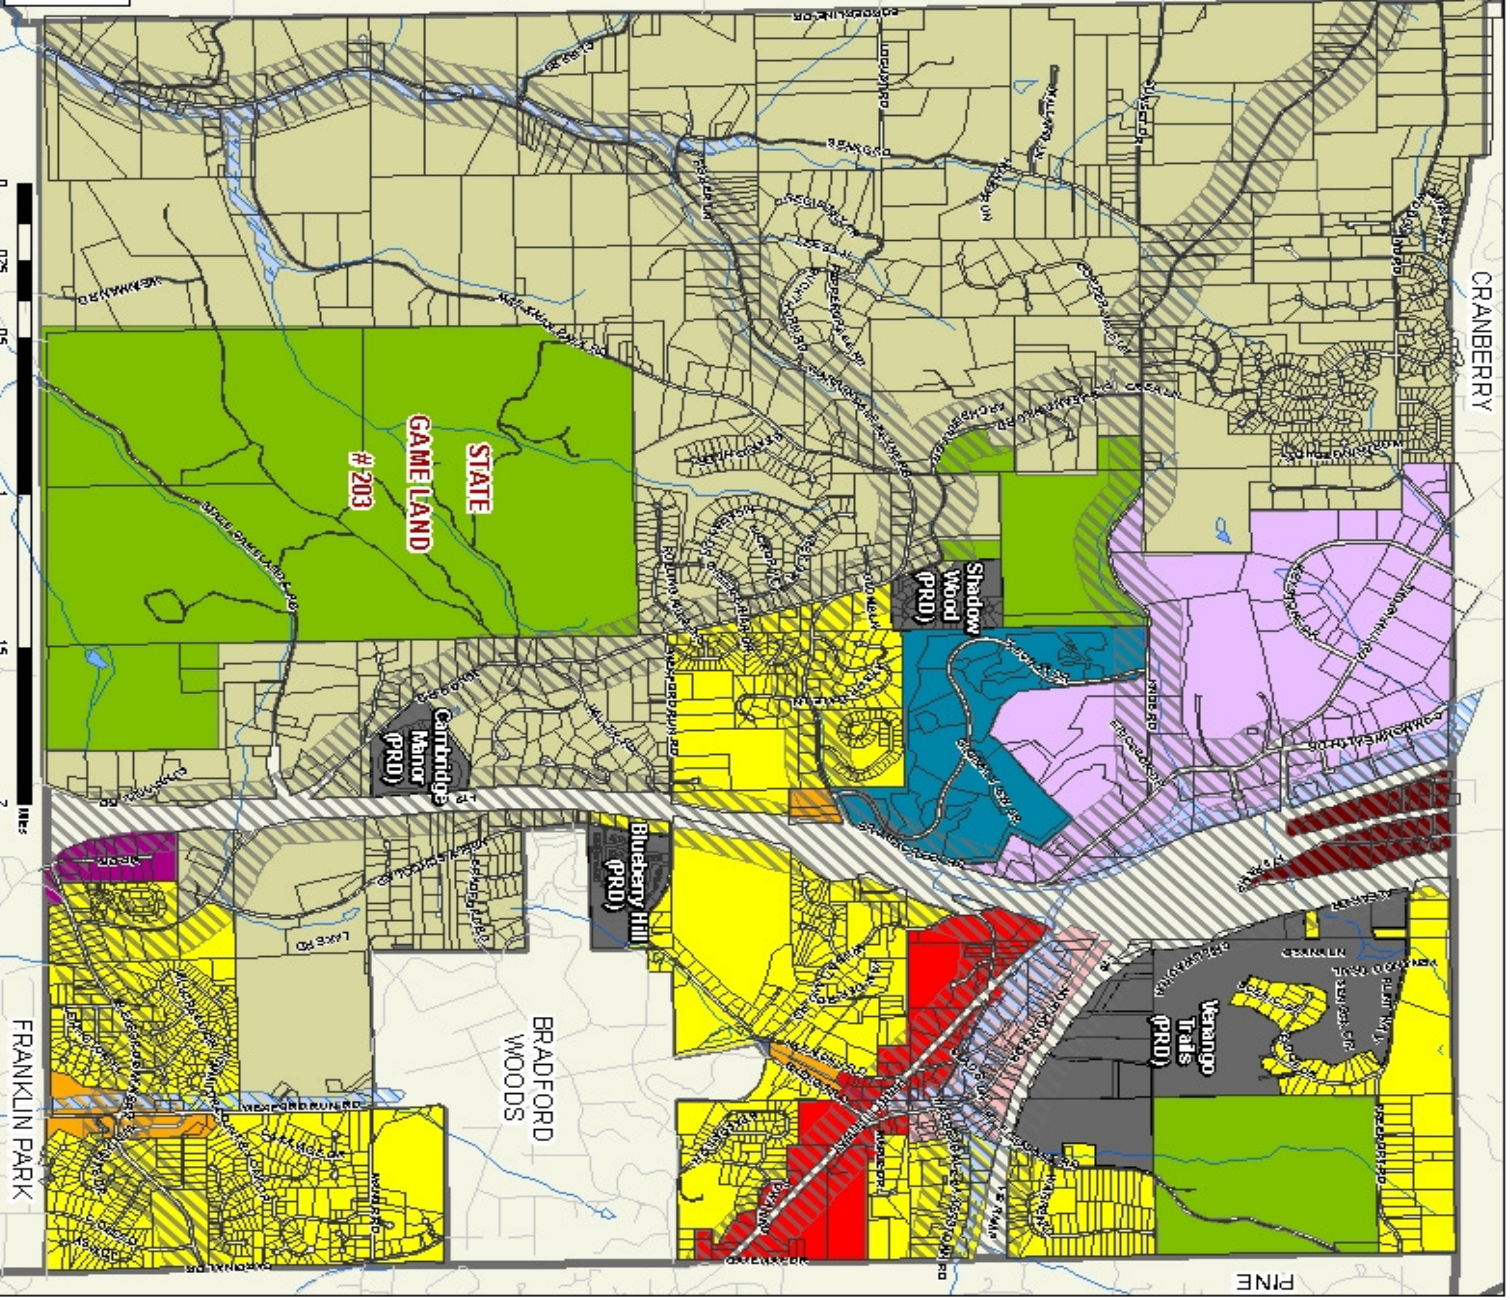

Zoning Ordinance Marshall Township Zoning Map

August 21, 2008

LEGEND

- River
- Creek/Stream
- Lake/Reservoir
- Roads

ZONING DISTRICTS

CR	TC
SR	RB
MDR	PIP
HC	RRTP
POBBP	OSPC

PLANNED RESIDENTIAL DEVELOPMENTS

- PRD

ZONING OVERLAYS

- Corridor
- Enhancement
- Floodplain

Data Sources: See annexure out
 Jefferson County
 Marshall Township
 NAD 83 - Pennsylvania State Plane
 SPC - Southwestern Pennsylvania Corporation
 Projection: NAD 1983 - State Plane - Pennsylvania South Feet

ECONOMY

FRANKLIN PARK

CRANBERRY

PINE