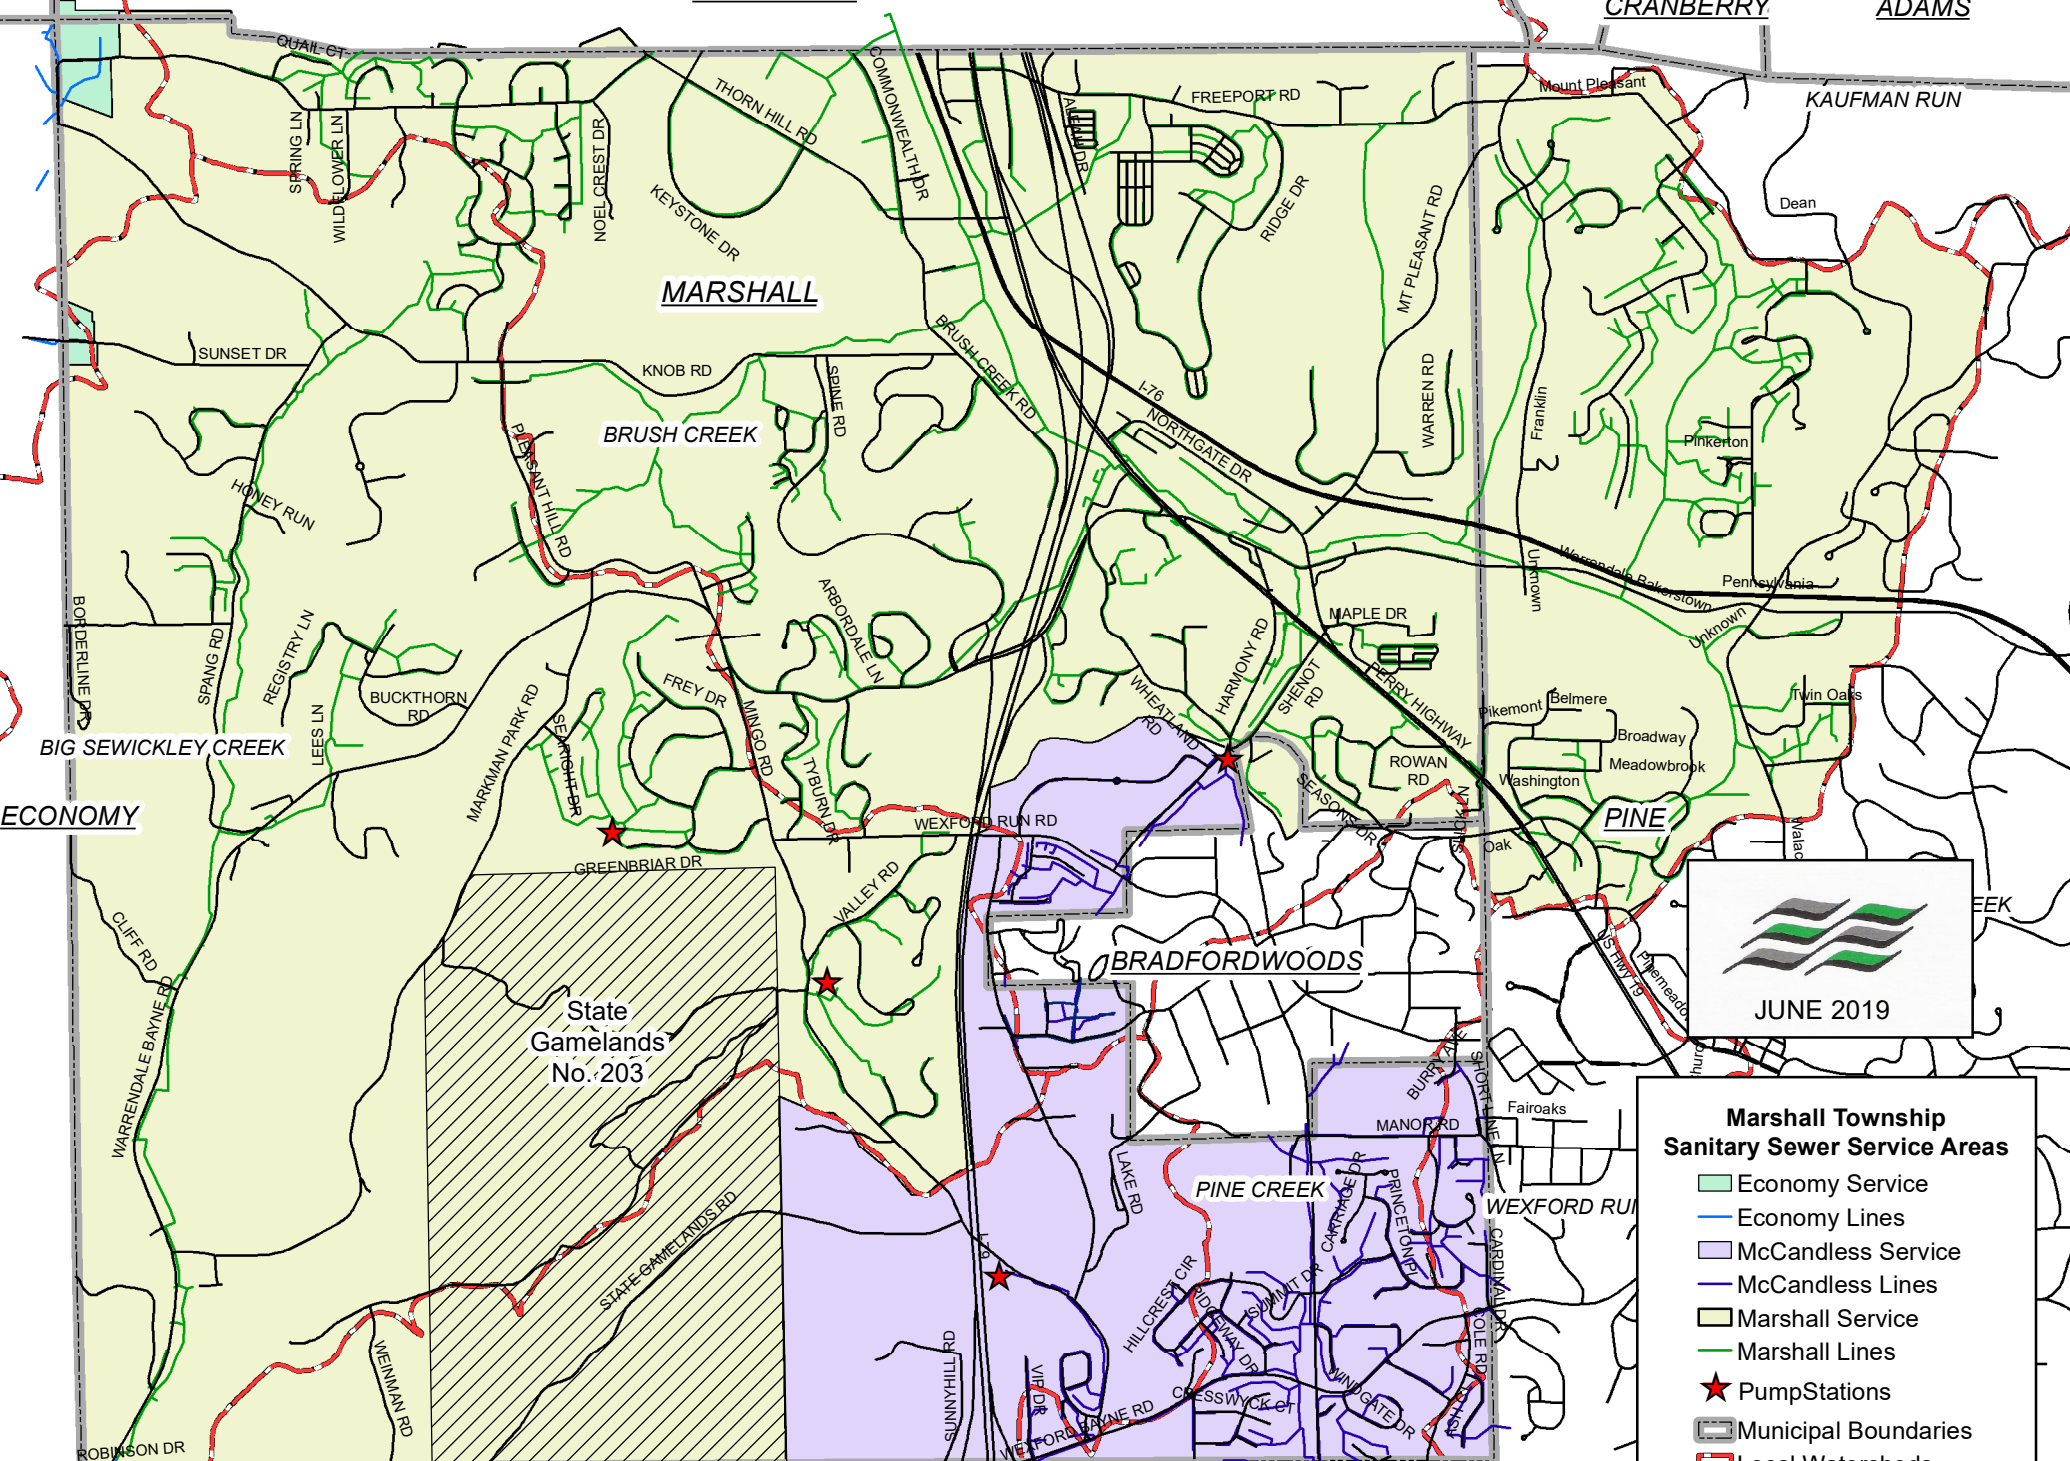

NEW SEWICKLEY CRANBERRY SEVEN FIELDS CRANBERRY ADAMS

Marshall Township Sanitary Sewer Service Areas

- Economy Service
- Economy Lines
- McCandless Service
- McCandless Lines
- Marshall Service
- Marshall Lines
- Pump Stations
- Municipal Boundaries
- Local Watersheds

EAST BRANCH BIG SEWICKLEY CREEK FRANKLIN PARK